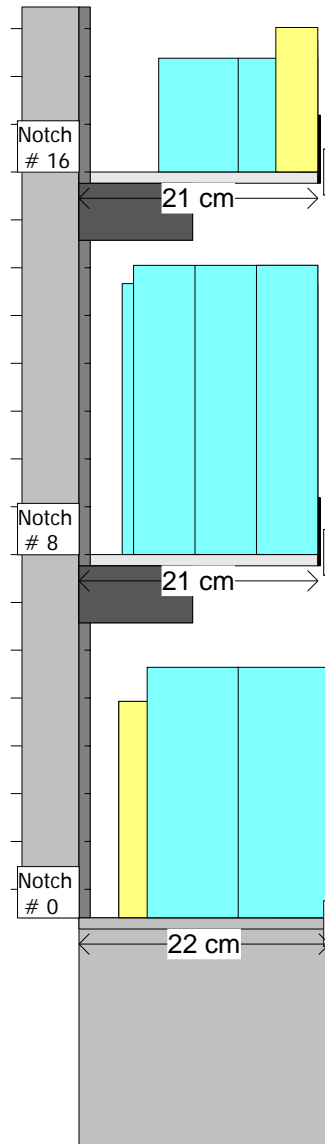

Note: the products below are marked with a "NEW" label on the Planogram image, for reference purposes only - there is no need to add additional signage or POS to the display.

Note: please check the product status of the materials listed below as some lines may either be relocated to another Planogram, be placed in the Everyday Zone or marked down to be placed in the Clearance section within this Planogram (as indicated in the Planogram image) or the Clearance Zone of your outlet.

PRODUCT ID	UPC / EAN	DESCRIPTION
82299	97298080388	ID Guard
72125	9421033487711	Thin Lizzy Perfect Face
82298	735541268205	Shimmy Scrub
26029	9340473002479	Speed Out
10000184	5057693036507	Lumi Star
11885	A097298053627	Ruby Sliders 8pc Set
26615	A097298045851	Ruby Sliders - Small 8pk
13174	850018026260	Nook Hooks
23068	5057693036583	Magni Charm Gold
72126	9421033487728	Thin Lizzy Perfect Brows
		TOTAL COUNT:10

SIDE VIEW

BAY: 1		Pegboard : IMPULSE QUEUE UNIT SLAT			W: 40.0 cm	D: 1.0 cm	ANGLE: 0	NOTCH # N/A
BAY: 1		Shelf : ECCO IQ SHELF - 465mm x 210mm (50mm LIP)			W: 46.5 cm	D: 21.0 cm	ANGLE: 0	NOTCH # 16
LOCATION	PRODUCT ID	UPC / EAN	DESCRIPTION	FACINGS	NEW/DELETED PRODU...			
1	23068	5057693036583	Magni Charm Gold	1	NEW			
2	10000184	5057693036507	Lumi Star	1	NEW			
3	13174	850018026260	Nook Hooks	1	NEW			
BAY: 1		Shelf : ECCO IQ SHELF - 465mm x 210mm (50mm LIP)			W: 46.5 cm	D: 21.0 cm	ANGLE: 0	NOTCH # 8
LOCATION	PRODUCT ID	UPC / EAN	DESCRIPTION	FACINGS	NEW/DELETED PRODU...			
4	11885	A097298053627	Ruby Sliders 8pc Set	1	NEW			
5	26615	A097298045851	Ruby Sliders - Small 8pk	1	NEW			
6	82298	735541268205	Shimmy Scrub	1	NEW			
BAY: 1		Shelf : IMPULSE QUEUE UNIT BASE SHELF			W: 50.0 cm	D: 22.0 cm	ANGLE: 0	NOTCH # 0
LOCATION	PRODUCT ID	UPC / EAN	DESCRIPTION	FACINGS	NEW/DELETED PRODU...			
7	82299	97298080388	ID Guard	1	NEW			
8	26029	9340473002479	Speed Out	1	NEW			
9	72126	9421033487728	Thin Lizzy Perfect Brows	1	NEW			
10	72125	9421033487711	Thin Lizzy Perfect Face	1	NEW			